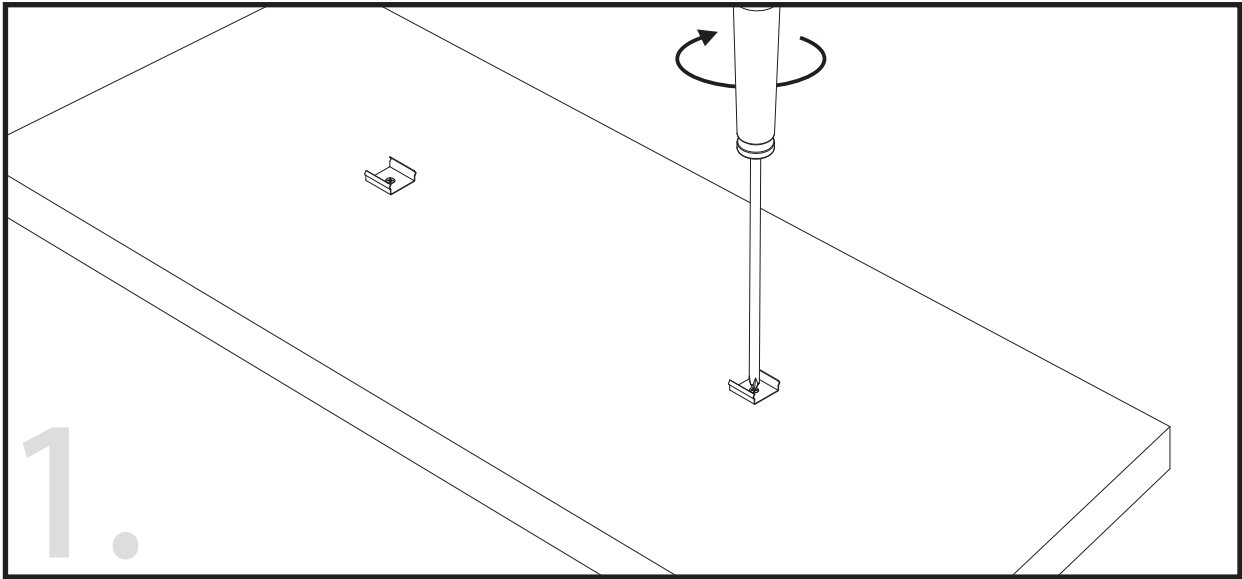

METAL CLIP INSTALLING INSTRUCTIONS