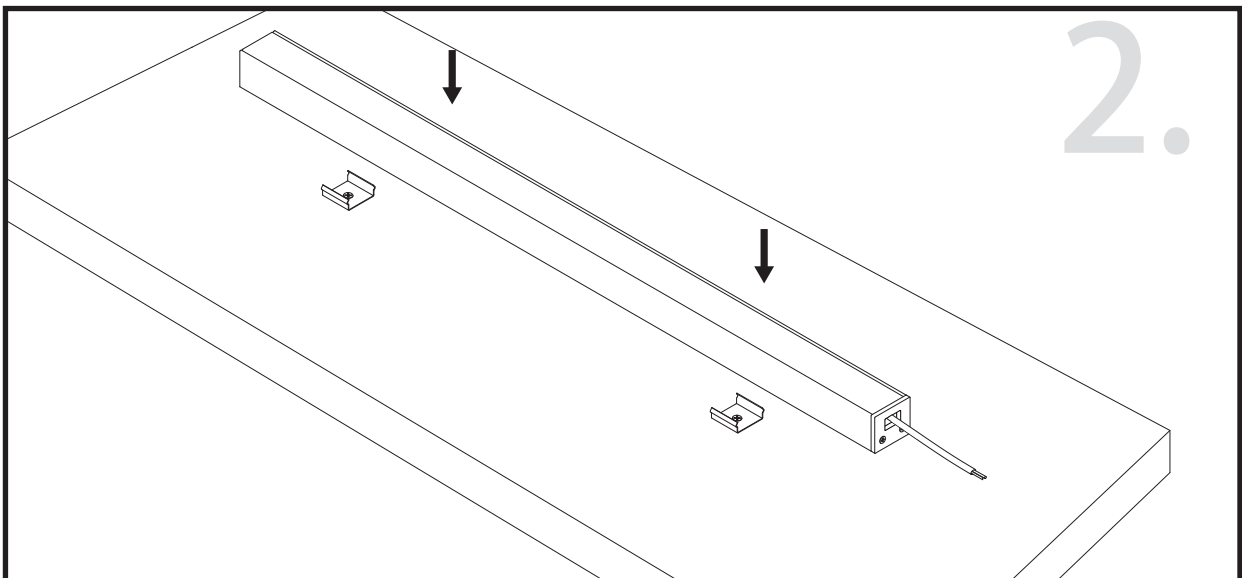

METAL CLIP INSTALLING INSTRUCTIONS