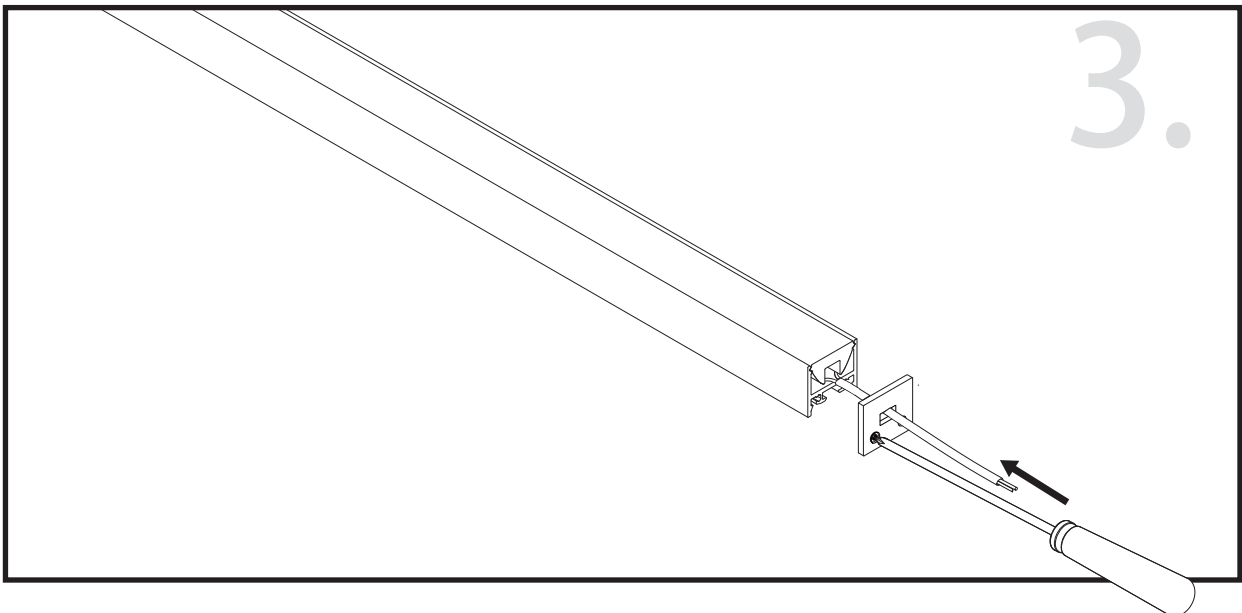

INSTALLING INSTRUCTIONS