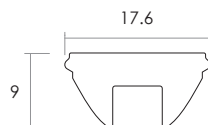

Aluminium LED Profile LW-AT16-30/60

Unit:mm

	Name	Code	Material	Color	Other
①	Aluminum Profile	AT16-30/60	Aluminum	Silver / White / Black / RAL color	
②	LED strip	-	-	-	MAX. 19.2 W/m
④	Endcap (with hole)	AT16-11-Cap-H	Aluminum	Silver / White / Black / RAL color	-
⑤	Endcap (without hole)	AT16-11-Cap	Aluminum	Silver / White / Black /RAL color	-
⑥	Metal Clip	US20-Clip-M	Stainless Steel	ecru	-
⑦	Suspension Kits	Sus.Kits A	Stainless Steel	ecru	-
⑧	Joiners 90°B	CT4N J-90B	Stainless Steel	ecru	-
⑨	Joiners 90°A	CT4N J-90A	Stainless Steel	ecru	-
⑩	Joiners 180°A	CT4N J-180A	Stainless Steel	ecru	-

③ Optional Diffuser(PMMA)

Color	Light Transmittance	Code
Opal	-	-
Milky	-	-
Clear	81%	AT12N-C-30
Clear	81%	AT12N-C-60

New technique applied: Injection instead of extruded, to ensure more accurate beam angle and more even light.Max. Length is 335mm, 3pcs required per 1 meter.