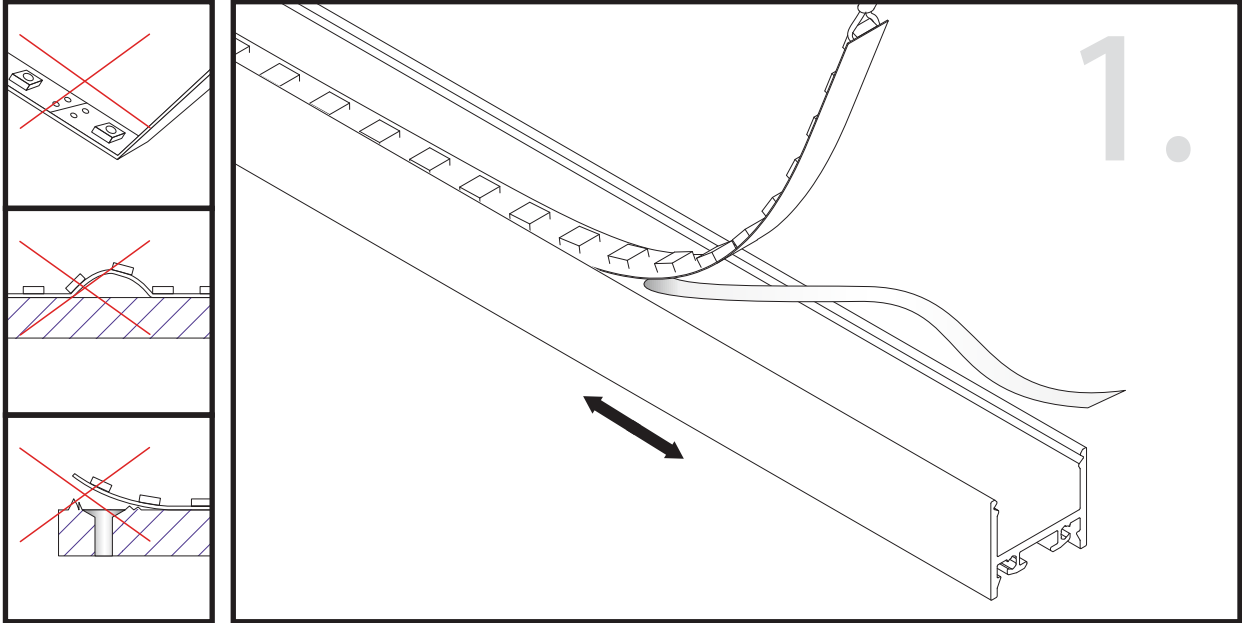

INSTALLING INSTRUCTIONS