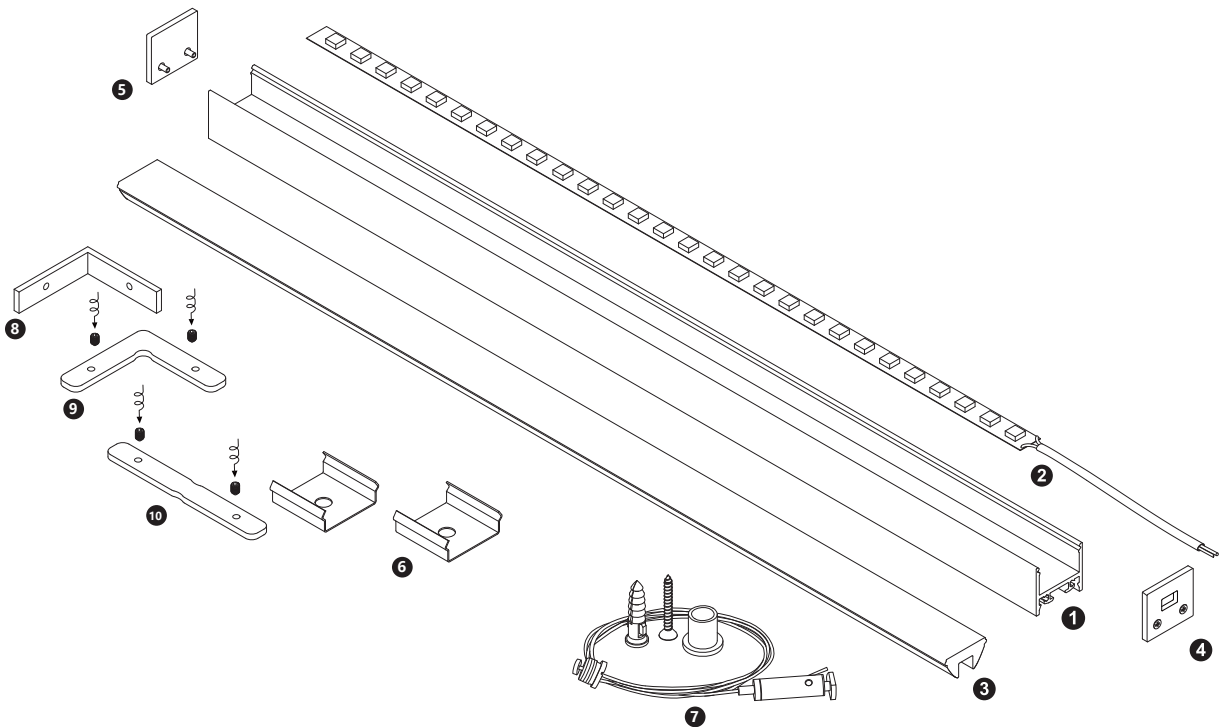

Aluminium LED Profile LW-AT16-30/60

Unit:mm

	Name	Code	Material	Color	Other
①	Aluminum Profile	AT16-30/60	Aluminum	Silver / White / Black / RAL color	
②	LED strip	-	-	-	MAX. 19.2 W/m
④	Endcap (with hole)	AT16-11-Cap-H	Aluminum	Silver / White / Black / RAL color	-
⑤	Endcap (without hole)	AT16-11-Cap	Aluminum	Silver / White / Black /RAL color	-
⑥	Metal Clip	US20-Clip-M	Stainless Steel	ecru	-
⑦	Suspension Kits	Sus.Kits A	Stainless Steel	ecru	-
⑧	Joiners 90°B	CT4N J-90B	Stainless Steel	ecru	-
⑨	Joiners 90°A	CT4N J-90A	Stainless Steel	ecru	-
⑩	Joiners 180°A	CT4N J-180A	Stainless Steel	ecru	-

③ Optional Diffuser(PMMA)

Color	Light Transmittance	Code
Opal	-	-
Milky	-	-
Clear	81%	AT12N-C-30
Clear	81%	AT12N-C-60

New technique applied: Injection instead of extruded, to ensure more accurate beam angle and more even light.Max. Length is 335mm, 3pcs required per 1 meter.