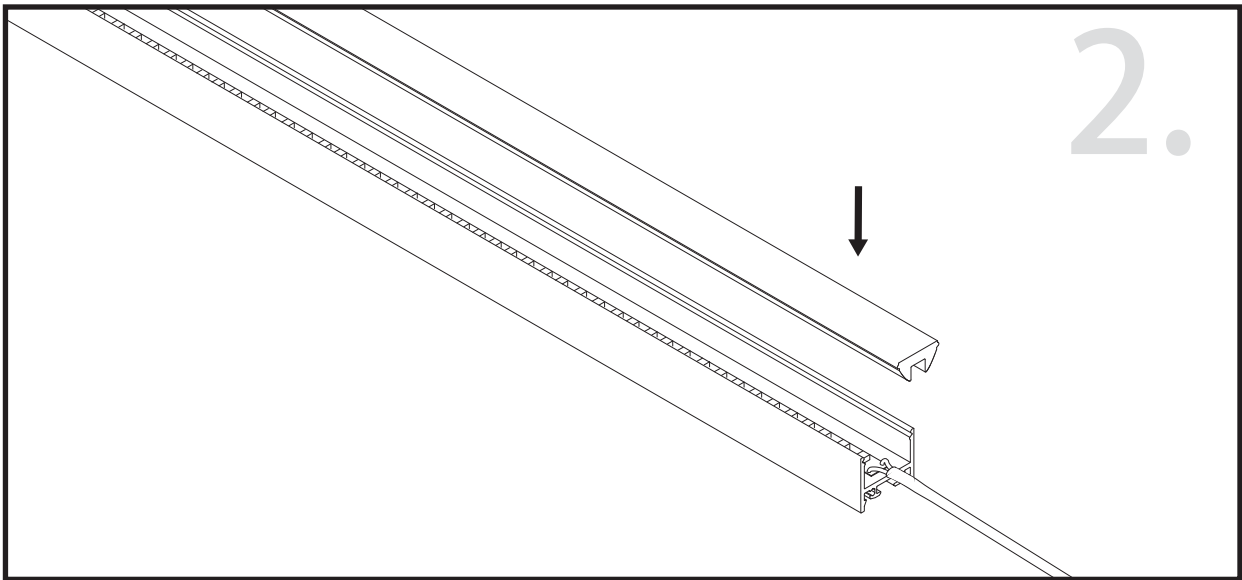

INSTALLING INSTRUCTIONS