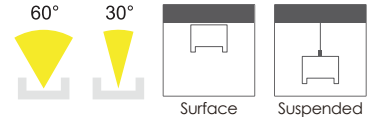

Aluminium LED Profile LW-AT16-30/60

Unit:mm

	Name	Code	Material	Color	Other
①	Aluminum Profile	AT16-30/60	Aluminum	Silver / White / Black / RAL color	
②	LED strip	-	-	-	MAX. 19.2 W/m
④	Endcap (with hole)	AT16-11-Cap-H	Aluminum	Silver / White / Black / RAL color	-
⑤	Endcap (without hole)	AT16-11-Cap	Aluminum	Silver / White / Black /RAL color	-
⑥	Metal Clip	US20-Clip-M	Stainless Steel	ecru	-
⑦	Suspension Kits	Sus.Kits A	Stainless Steel	ecru	-
⑧	Joiners 90°B	CT4N J-90B	Stainless Steel	ecru	-
⑨	Joiners 90°A	CT4N J-90A	Stainless Steel	ecru	-
⑩	Joiners 180°A	CT4N J-180A	Stainless Steel	ecru	-

③ Optional Diffuser(PMMA)

Color	Light Transmittance	Code
Opal	-	-
Milky	-	-
Clear	81%	AT12N-C-30
Clear	81%	AT12N-C-60

New technique applied: Injection instead of extruded, to ensure more accurate beam angle and more even light.Max. Length is 335mm, 3pcs required per 1 meter.